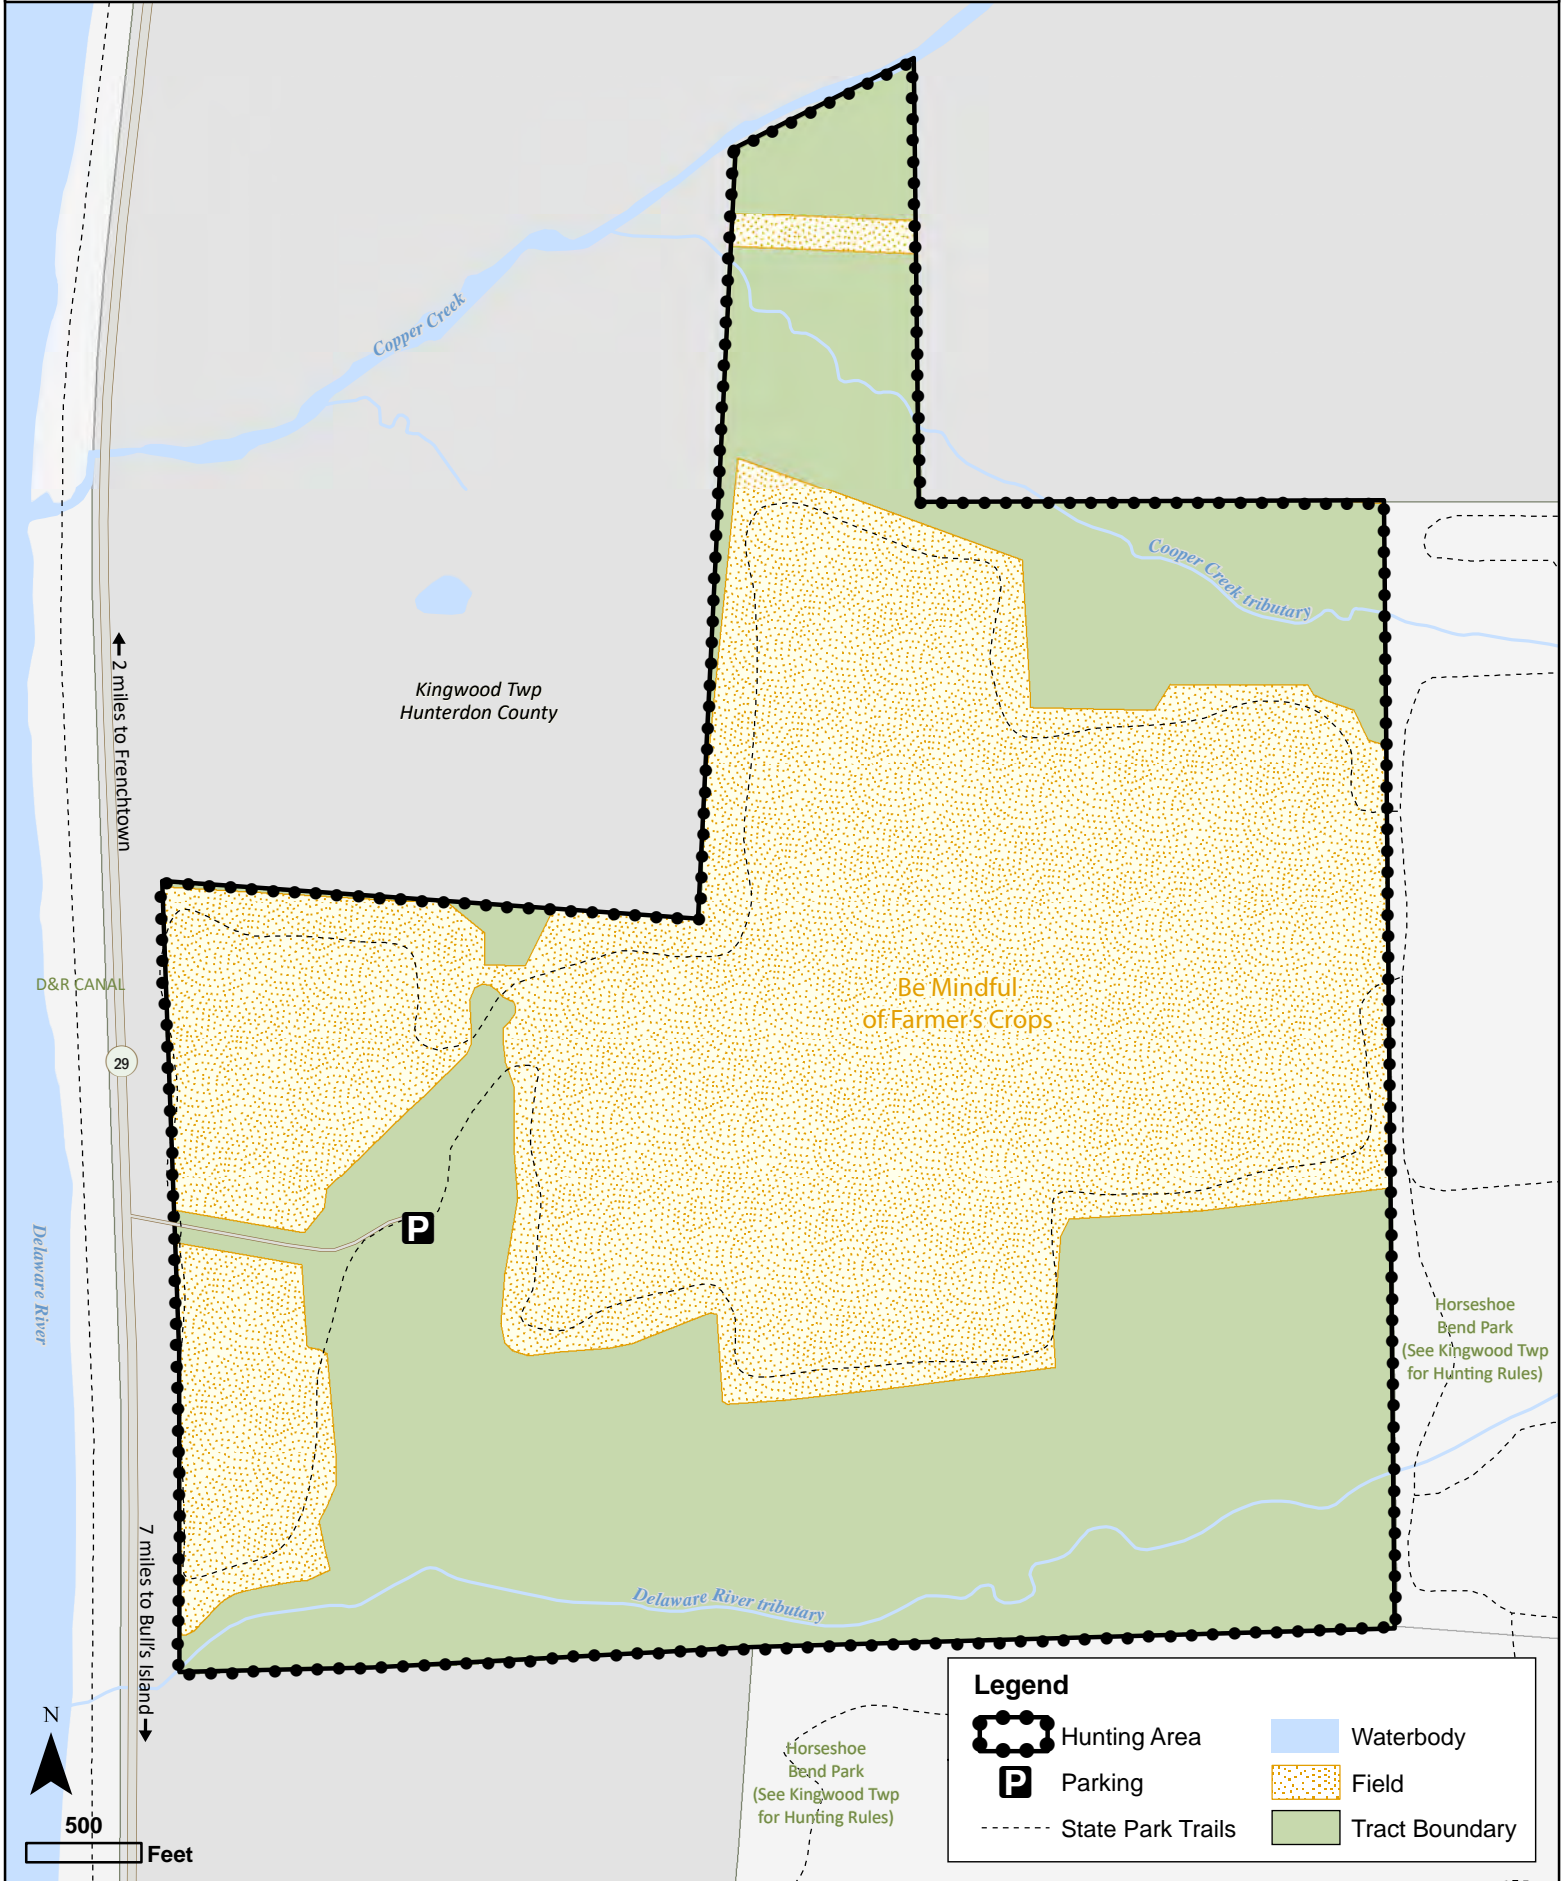

# Cooley Tract of D&R Canal SP - Hunting Zone 11

## Cooley Tract of D&R Canal State Park Hunting Map - All Season, All Firearm Zone 11

Hunting permitted during all seasons within designated outlined areas:

Hunting Area

- Park in designated areas.
- Do not operate vehicles beyond parking area.
- Motorized vehicles and equipment are prohibited from entering open space.
- No Alcoholic Beverages
- No Permanent Tree Stands

- Portable tree stands must be removed at the end of the hunting season.
- Area open half hour before sunrise and half hour after sunset.
- Obey all NJ State Park Service and NJ Fish and Wildlife rules and regulations.

**For Further Information:**  
 Bull's Island Recreation Area  
 2185 Daniel Bray Highway  
 Stockton, NJ 08559  
 (609) 397 - 2949  
 DEP Action Line - 24 Hours  
 (877) WARNDEP  
 (877) 927 - 6337

**For Emergencies Please Call 911**